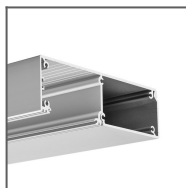

PRODUCT DESCRIPTION

- Cover dedicated to the OBIT, KIDES, DES, GLADES extrusions
- Good light diffusion

Fill empty fields

Product nr.	
Fixture type	
Company	
Job name	
Date	

**TECHNICAL SPECIFICATION**

Material	PC
Available length	1000 mm, 2000 mm, 3000 mm
UV resistance	yes

TECHNICAL DRAWING

RELATED PROFILES

DES Profile
Ref: 18030

GLADES Profile
Ref: 18036

KIDES Profile
Ref: 18031

OBIT Profile
Ref: W4826