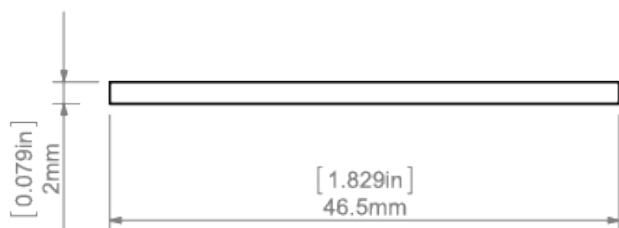

PRODUCT DESCRIPTION

- Cover dedicated to the OBIT, KIDES, DES, GLADES extrusions
- Good light diffusion

Fill empty fields

Product nr.	
Fixture type	
Company	
Job name	
Date	

TECHNICAL SPECIFICATION

Material	PC
Available length	1000 mm, 2000 mm, 3000 mm
UV resistance	yes

TECHNICAL DRAWING