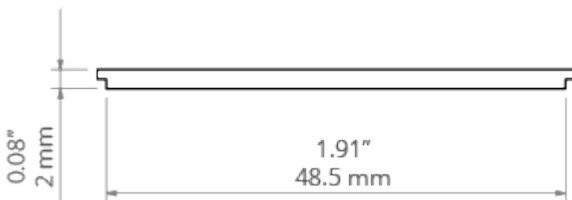

**PRODUCT DESCRIPTION**

Fill empty fields

Product nr.	
Fixture type	
Company	
Job name	
Date	

**TECHNICAL SPECIFICATION**

Material	PC
Available length	1000 mm, 2000 mm, 3000 mm
UV resistance	yes

**TECHNICAL DRAWING**