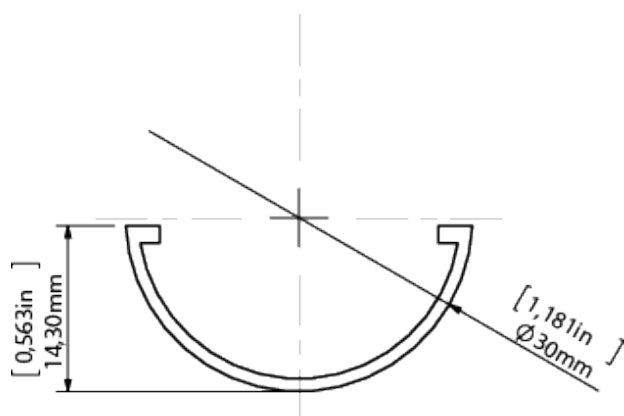

**PRODUCT DESCRIPTION**

Fill empty fields

Product nr.	
Fixture type	
Company	
Job name	
Date	

**TECHNICAL SPECIFICATION**

Material	PC
Available length	1000 mm, 2000 mm, 3000 mm
UV resistance	increased

**TECHNICAL DRAWING**