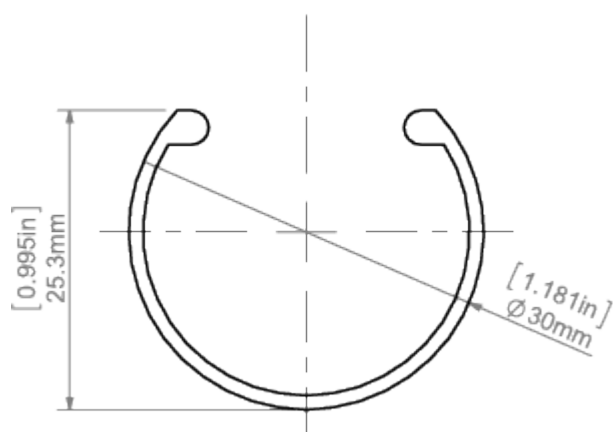

**PRODUCT DESCRIPTION**

- Cover dedicated to the JAZ extrusion

Fill empty fields

Product nr.	
Fixture type	
Company	
Job name	
Date	

**TECHNICAL SPECIFICATION**

Material	PC
Available length	1000 mm, 2000 mm, 3000 mm
UV resistance	increased

**TECHNICAL DRAWING**

RELATED PROFILES

JAZ Profile  
Ref: B8547