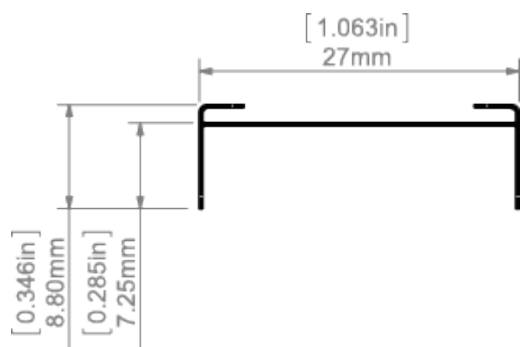

PRODUCT DESCRIPTION

A mounting bracket for attaching lighting fixtures to Armstrong ceilings without the need to interfere in their structure. It is compatible with extrusions from the architectural group (e.g. GIZA, LIPOD)

Fill empty fields

| | |
|--------------|--|
| Product nr. | |
| Fixture type | |
| Company | |
| Job name | |
| Date | |

**TECHNICAL SPECIFICATION****TECHNICAL DRAWING**

RELATED PROFILES

GIZA-LL profile
Ref: C0758

GIZA Profile
Ref: B5556

LIPOD Profile
Ref: B5554

RELATED PRODUCTS

MARKETING MATERIALS

Display
P230-90113M
Ref: 90113M