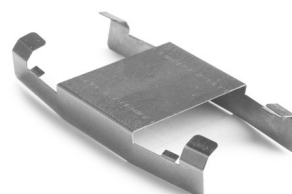

PRODUCT DESCRIPTION

A mounting bracket for attaching lighting fixtures to Armstrong ceilings without the need to interfere in their structure. It is compatible with extrusions from the architectural group (e.g. GIZA, LIPOD)

Fill empty fields

| | |
|--------------|--|
| Product nr. | |
| Fixture type | |
| Company | |
| Job name | |
| Date | |

**TECHNICAL SPECIFICATION****TECHNICAL DRAWING**

RELATED PROFILES

GIZA-LL profile
Ref: C0758