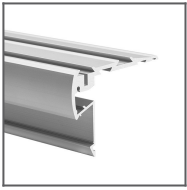

PRODUCT DESCRIPTION

- End caps are sold together with the appropriate screws
- Nie koroduje
- High resistance to damage
- Simple assembly
- Aesthetically finishing the extrusion

Fill empty fields

Product nr.	
Fixture type	
Company	
Job name	
Date	

**TECHNICAL SPECIFICATION**

Material	PP
Colour	grey

RELATED PROFILES

STEPUS Profile
Ref: 18038