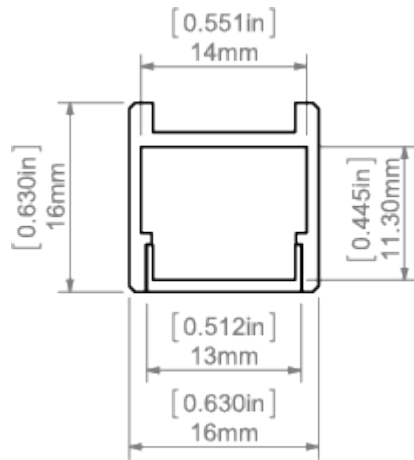

TECHNICAL DRAWING